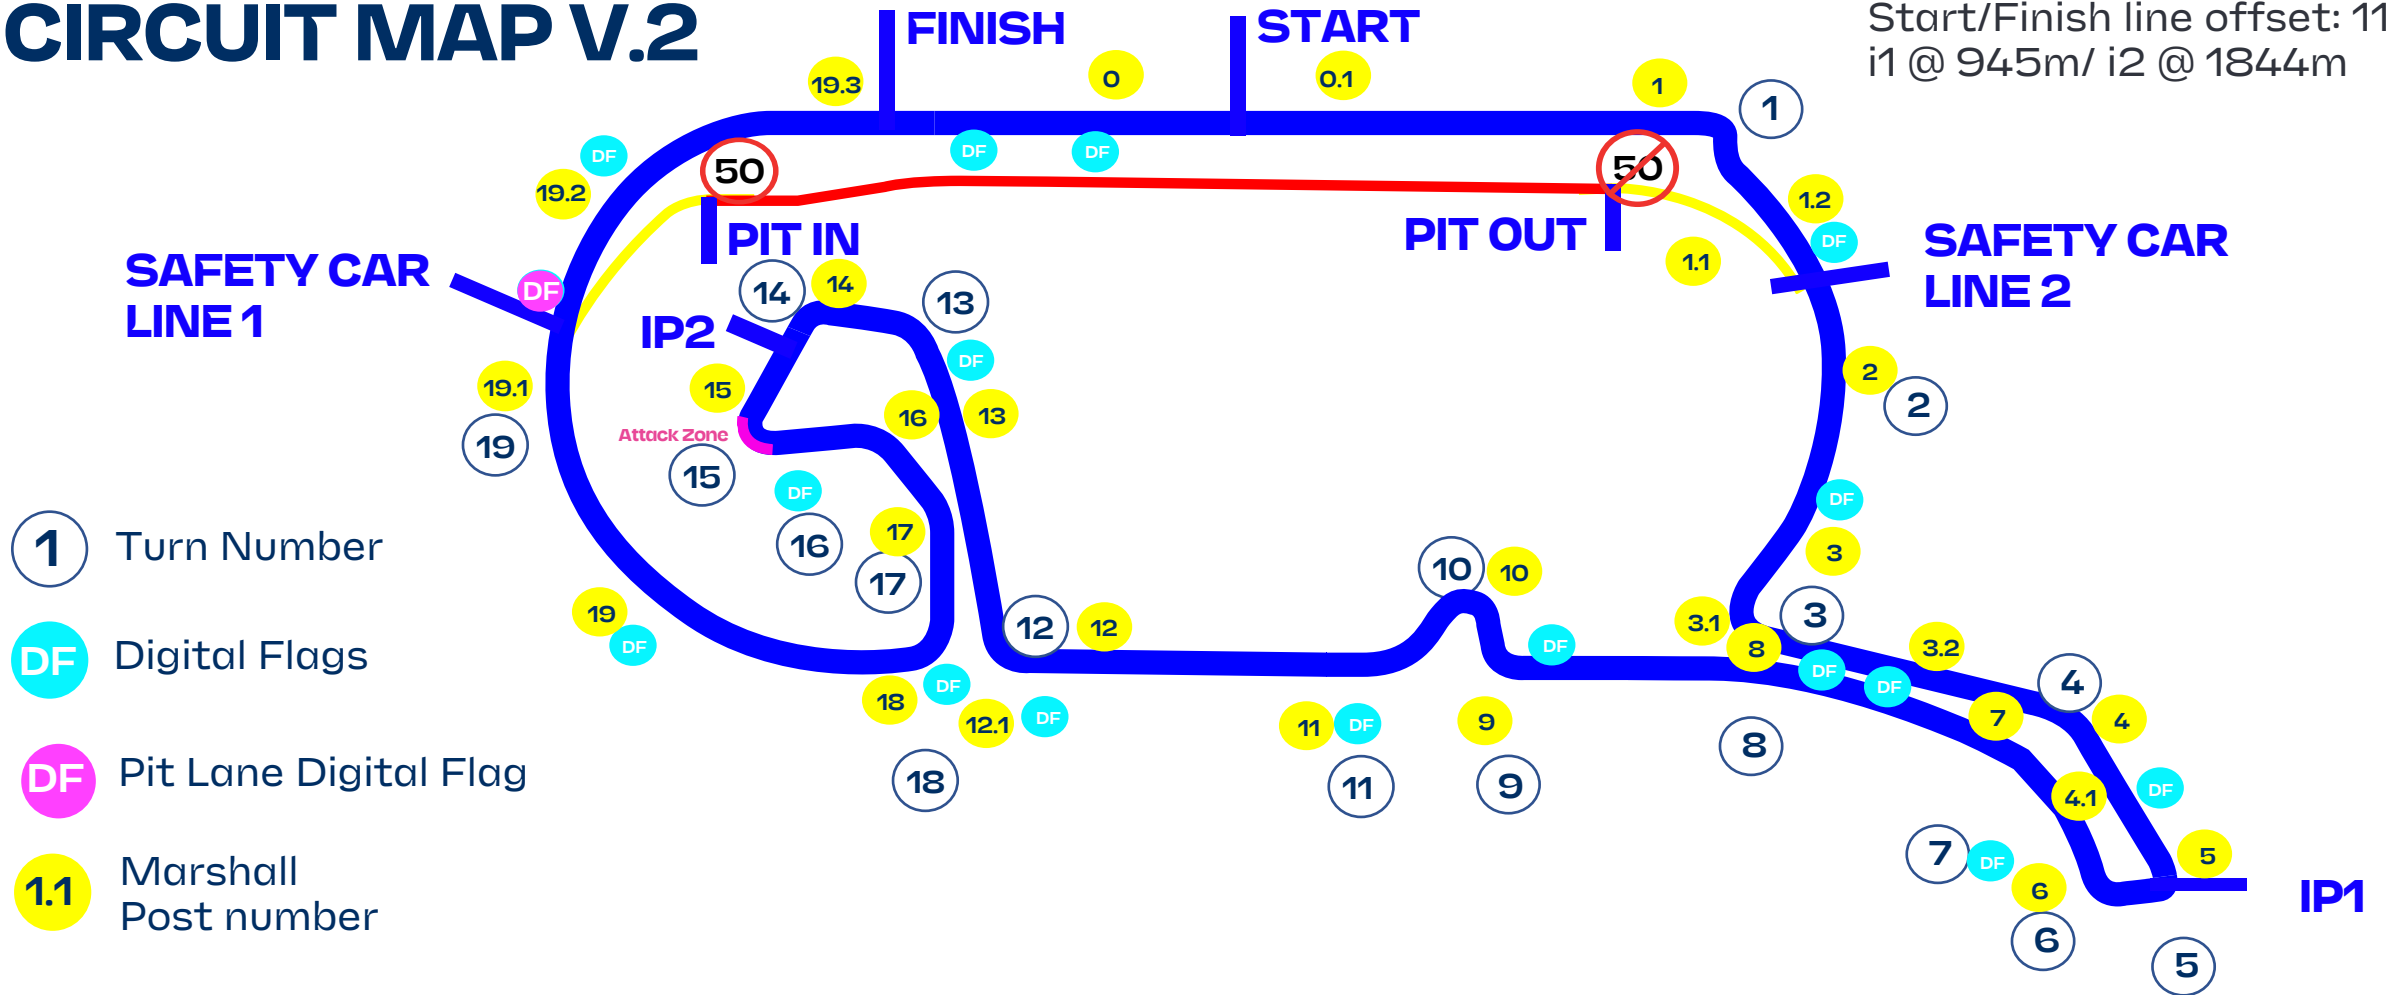

Round 1
 Track Length: 2.628km
 Start/Finish line offset: 118m
 i1 @ 945m/ i2 @ 1844m

CIRCUIT MAP V.2

- 1** Turn Number
- DF** Digital Flags
- DF** Pit Lane Digital Flag
- 1.1** Marshall Post number